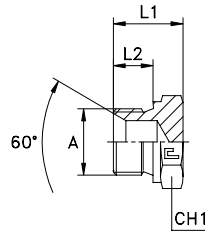

MALE PLUG

Thread BSP Parallel

Type: **3078..**

Series BS	30.... [bar]	31.... [bar]	Ordering Complete	A	L1	L2	CH1
UNIVERSAL	400	400	307801	1/8	14,5	8	14
			307802	1/4	19	11	19
			307803	3/8	20,5	12	22
	350	350	307804	1/2	24	14	27
			307805	5/8	26	16	30
	315	315	307806	3/4	28	16	32
	250	250	307807	1	32	19	41
	200	200	307808	1 1/4	35	20	50
	160	160	307809	1 1/2	40	23	55
	125	125	307810	2	45,5	25	70

Notes: If you wish to order a fitting in stainless steel, please change the first two digit from **30....** to **31....** .
Articles available on scheduled orders only.
For copper washer sealing systems refer to items **3001..** pressure rates.

FEMALE PLUG WITH SWIVEL NUT

Thread BSP Parallel

Type: **3079..**

Series BS	30.... [bar]	31.... [bar]	Ordering Complete	A	L1	L2	CH1
UNIVERSAL	400	400	307901	1/8	15	12	14
			307902	1/4	19	15	19
			307903	3/8	20	15	22
	350	350	307904	1/2	24	19	27
			307905	5/8	26	19	30
	315	315	307906	3/4	30	21	32
	250	250	307907	1	35	24,5	41
	200	200	307908	1 1/4	36	27	50
	160	160	307909	1 1/2	42	29,5	55
	125	125	307910	2	45	30	70