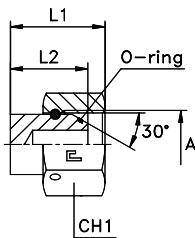

MALE PLUG

Thread BSP Parallel

Type: **3078..**

Series BS	30.... [bar]	31.... [bar]	Ordering Complete	A	L1	L2	CH1
UNIVERSAL	400	400	307801	1/8	14,5	8	14
			307802	1/4	19	11	19
			307803	3/8	20,5	12	22
	350	350	307804	1/2	24	14	27
			307805	5/8	26	16	30
	315	315	307806	3/4	28	16	32
	250	250	307807	1	32	19	41
	200	200	307808	1 1/4	35	20	50
	160	160	307809	1 1/2	40	23	55
	125	125	307810	2	45,5	25	70

Notes: If you wish to order a fitting in stainless steel, please change the first two digit from **30....** to **31....** .
Articles available on scheduled orders only.
For copper washer sealing systems refer to items **3001..** pressure rates.

FEMALE PLUG WITH SWIVEL NUT

Thread BSP Parallel

Type: **3079..**

Series BS	30.... [bar]	31.... [bar]	Ordering Complete	A	L1	L2	CH1
UNIVERSAL	400	400	307901	1/8	15	12	14
			307902	1/4	19	15	19
			307903	3/8	20	15	22
	350	350	307904	1/2	24	19	27
			307905	5/8	26	19	30
	315	315	307906	3/4	30	21	32
	250	250	307907	1	35	24,5	41
	200	200	307908	1 1/4	36	27	50
	160	160	307909	1 1/2	42	29,5	55
	125	125	307910	2	45	30	70

Notes: If you wish to order a fitting in stainless steel, please change the first two digit from **30....** to **31....** .
Articles available on request only.